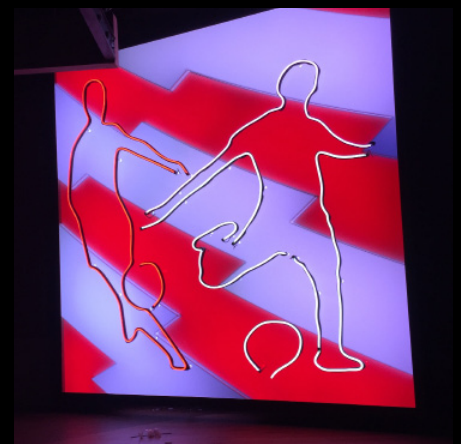

LED Creative Omega Neon Flex is an innovation in illumination, combining the convenience and versatility of traditional neon with state of the art LED technology to deliver outstanding levels of performance and versatility.

OMEGA NEON ^{24V}

LED Creative Omega Neon Flex is a premium quality, low energy, linear RGB LED flex, manufactured to the highest standards using premium silicone and advanced robust components.

Capable of runs of up to 10 metres from a single controller and IP67 rated, Omega Neon is perfect for installations indoor or exterior requiring clean, uninterrupted lines where colour, brightness and intensity need to remain constant throughout.

Unlike some similar products, Omega Neon is totally flexible making it perfect for moulding across intricate set installations or creating crisp, evenly lit sweeping lines.

Simple to cut and supplied ready for direct install, Omega Neon Flex is the perfect edging or highlighting solution for a huge variety of applications - from elaborate set designs to intricate sign writing.

LED CREATIVE LIMITED

Unit 5 Executive Park, Hatfield Road, St Albans, Hertfordshire AL1 4TA United Kingdom
+44 (0) 1727 569387

info@led-creative.co.uk
led-creative.co.uk

OMEGA NEON 24V

Features

- Flexible, low energy light source - operates via SELV voltage.
- Superior, safer alternative to conventional neon.
- Choice of models - Edge Lit (horizontal flex) or Top Lit (vertical flex)
- IP67 rated - ideal for use outdoors or in harsh environments.
- Controllable via lighting console (DMX) or manual dimmer.
- Perfect for scenic highlights, signage and edge lighting.
- Simple to install. Low maintenance.